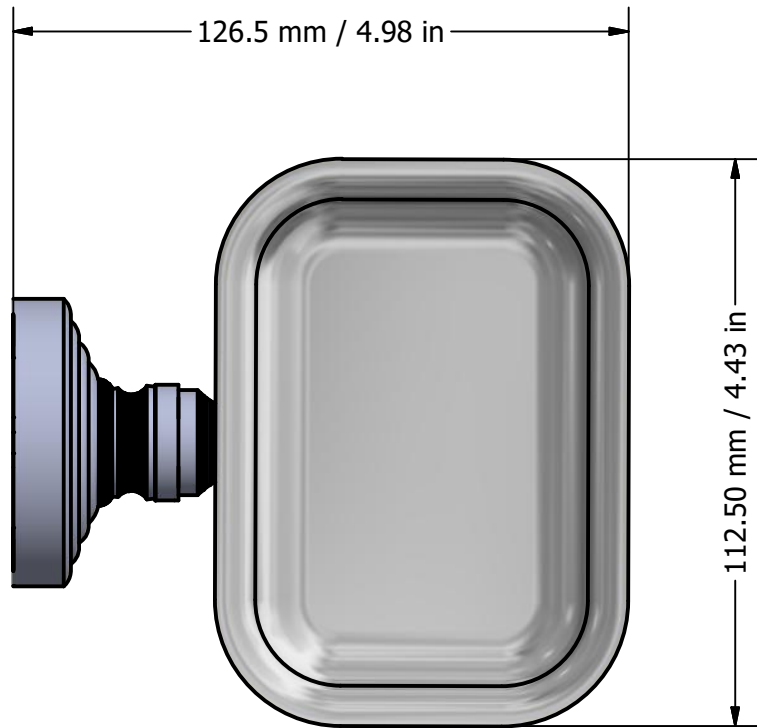

| PARTS LIST | | | |
|------------|-----|-------------|-------------------------|
| ITEM | QTY | PART NUMBER | DESCRIPTION |
| 1 | 1 | BPWV | BACKPLATE |
| 2 | 1 | NKSL-58 | NECK |
| 3 | 1 | RGDTD-1 | RING WITH NEW SIZE HOLE |
| 4 | 1 | AC-HHUB | ACRYLIC HUB |
| 5 | 1 | CRRD-12 | CHECK RING |
| 6 | 1 | HRRTS | SOAP DISH HOLDER |
| 7 | 1 | NKSL-1.25 | NECK |

| | |
|----------------------------|----------|
| UNLESS OTHERWISE SPECIFIED | |
| .X | ± .3mm |
| .XX | ± .15mm |
| .XXX | ± .008mm |

UNIT IS IN MM.

| | | | | | | | | |
|-----------------------------|----------|----|------------------------|----------|------|----------|----------|------|
| DRAWN | 10-17-18 | IM | CHECKED | 10-17-18 | P.D. | APPROVED | 10-17-18 | R.A. |
| COPYRIGHT @ALLIEDBRASS 2018 | | | THIRD ANGLE PROJECTION | | | | | |

| | | |
|---|---|--|
| MATERIAL: | BRASS | |
| DESCRIPTION: | Pacific Grove Collection Wall Mounted Soap Dish Holder w/ Dotted Accent | |
|  | | |

APPROVED FOR PRODUCTION
 By: RICHARD PAUL
 Date: 10-17-18

| | |
|---------------|--------|
| FINISH | TBD |
| QTY | TBD |
| DRAWING NO. | PG-32D |
| SCALE | 1.5:1 |
| SHEET: 1 OF 1 | REV 0 |