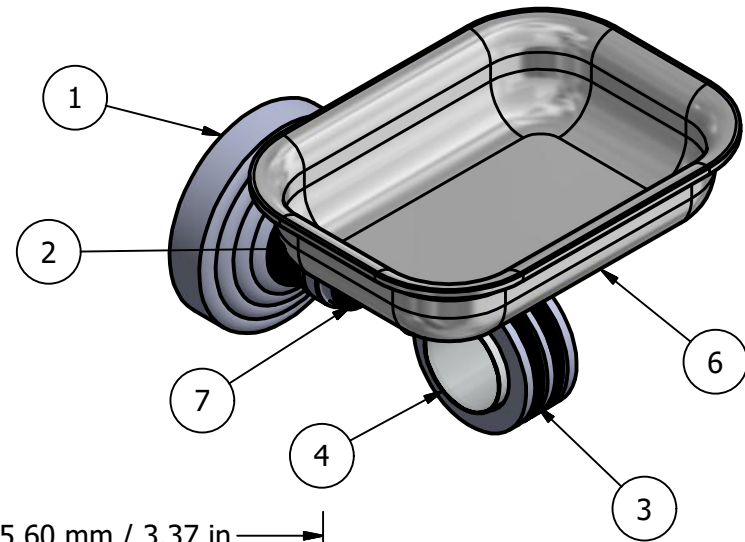

| PARTS LIST | | | |
|------------|-----|-------------|-------------------------|
| ITEM | QTY | PART NUMBER | DESCRIPTION |
| 1 | 1 | BPWV | BACKPLATE |
| 2 | 1 | NKSL-58 | NECK |
| 3 | 1 | RGDTD-1 | RING WITH NEW SIZE HOLE |
| 4 | 1 | AC-HHUB | ACRYLIC HUB |
| 5 | 1 | CRRD-12 | CHECK RING |
| 6 | 1 | HRRTS | SOAP DISH HOLDER |
| 7 | 1 | NKSL-1.25 | NECK |

| | |
|----------------------------|----------|
| UNLESS OTHERWISE SPECIFIED | |
| .X | ± .3mm |
| .XX | ± .15mm |
| .XXX | ± .008mm |

UNIT IS IN MM.

| | | | | | | | | |
|-----------------------------|----------|----|------------------------|----------|------|----------|----------|------|
| DRAWN | 10-17-18 | IM | CHECKED | 10-17-18 | P.D. | APPROVED | 10-17-18 | R.A. |
| COPYRIGHT @ALLIEDBRASS 2018 | | | THIRD ANGLE PROJECTION | | | | | |

| | | |
|---|---|--|
| MATERIAL: | BRASS | |
| DESCRIPTION: | Pacific Grove Collection Wall Mounted Soap Dish Holder w/ Dotted Accent | |
|  | | |

APPROVED FOR PRODUCTION
 By: RICHARD PAUL
 Date: 10-17-18