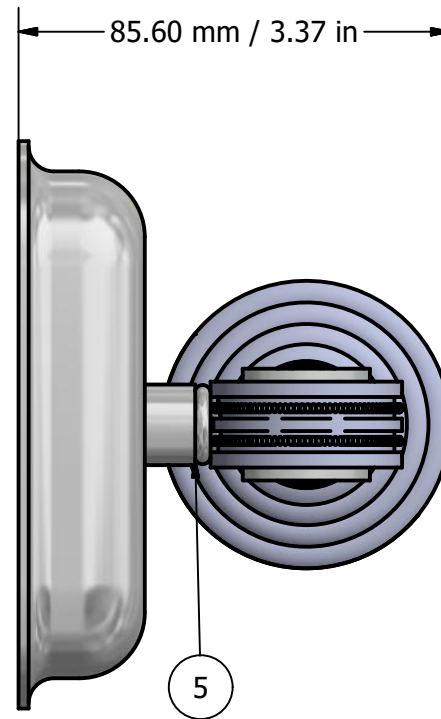

| PARTS LIST | | | |
|------------|-----|-------------|-------------------------|
| ITEM | QTY | PART NUMBER | DESCRIPTION |
| 1 | 1 | BPWV | BACKPLATE |
| 2 | 1 | NKSL-58 | NECK |
| 3 | 1 | RGDTD-1 | RING WITH NEW SIZE HOLE |
| 4 | 1 | AC-HHUB | ACRYLIC HUB |
| 5 | 1 | CRRD-12 | CHECK RING |
| 6 | 1 | HRRTS | SOAP DISH HOLDER |
| 7 | 1 | NKSL-1.25 | NECK |

| | |
|----------------------------|----------|
| UNLESS OTHERWISE SPECIFIED | |
| .X | ± .3mm |
| .XX | ± .15mm |
| .XXX | ± .008mm |

UNIT IS IN MM.

| | | | | | | | | |
|-----------------------------|----------|----|------------------------|----------|------|----------|----------|------|
| DRAWN | 10-17-18 | IM | CHECKED | 10-17-18 | P.D. | APPROVED | 10-17-18 | R.A. |
| COPYRIGHT @ALLIEDBRASS 2018 | | | THIRD ANGLE PROJECTION | | | | | |

| | | |
|---|---|--|
| MATERIAL: | BRASS | |
| DESCRIPTION: | Pacific Grove Collection Wall Mounted Soap Dish Holder w/ Dotted Accent | |
|  | | |

APPROVED FOR PRODUCTION
 By: RICHARD PAUL
 Date: 10-17-18

| | |
|---------------|--------|
| FINISH | TBD |
| QTY | TBD |
| DRAWING NO. | PG-32D |
| SCALE | 1.5:1 |
| SHEET: 1 OF 1 | REV 0 |